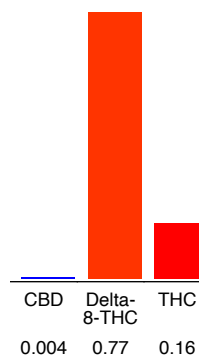

Delta Infinity

14905 Santa Fe Crossing Drive
Edmond, OK 73013
bobby@vesloils.com
720-827-4494

Sample 433-092421-010

25mg Gummy- Birthday Cake
Sample Submitted: 09-24-2021; Report Date: 09-25-2021
nullSample Unit Size: 3.30 g

25mg Gummy- Birthday Cake

Edible: Candy

Chromatogram

Cannabinoid Profile

Cannabinoid Profile by HPLC

0.16%
Calculated THC Yield

0.00%
Calculated CBD Yield

0.93%
Total Cannabinoids