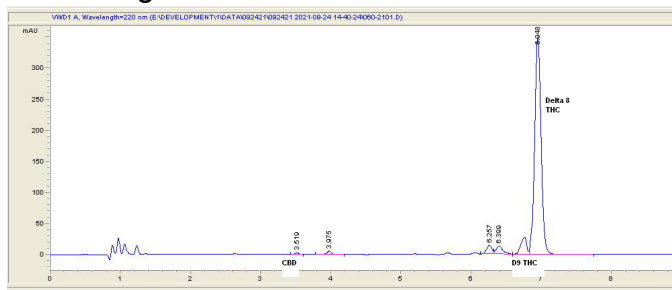

Delta Infinity

14905 Santa Fe Crossing Drive
Edmond, OK 73013
bobby@vesloils.com
720-827-4494

Sample 433-092421-010

25mg Gummy- Birthday Cake
Sample Submitted: 09-24-2021; Report Date: 09-25-2021
nullSample Unit Size: 3.30 g

25mg Gummy- Birthday Cake

Edible: Candy

Chromatogram

Cannabinoid Profile

Cannabinoid Profile by HPLC

0.16%
Calculated THC Yield

0.00%
Calculated CBD Yield

0.93%
Total Cannabinoids

Cannabinoid	% wt	mg/unit
CBD	0.004	0.132
Delta-8-THC	0.77	25.41
THC	0.16	5.28
Total Cannabinoids	0.93	30.8
Calculated THC Yield	0.16	5.28
Calculated CBD Yield	0.00	0.13

Calculated Maximum THC Yield = $THC + 0.877 * THCA$
Calculated Maximum CBD Yield = $CBD + 0.877 * CBDA$